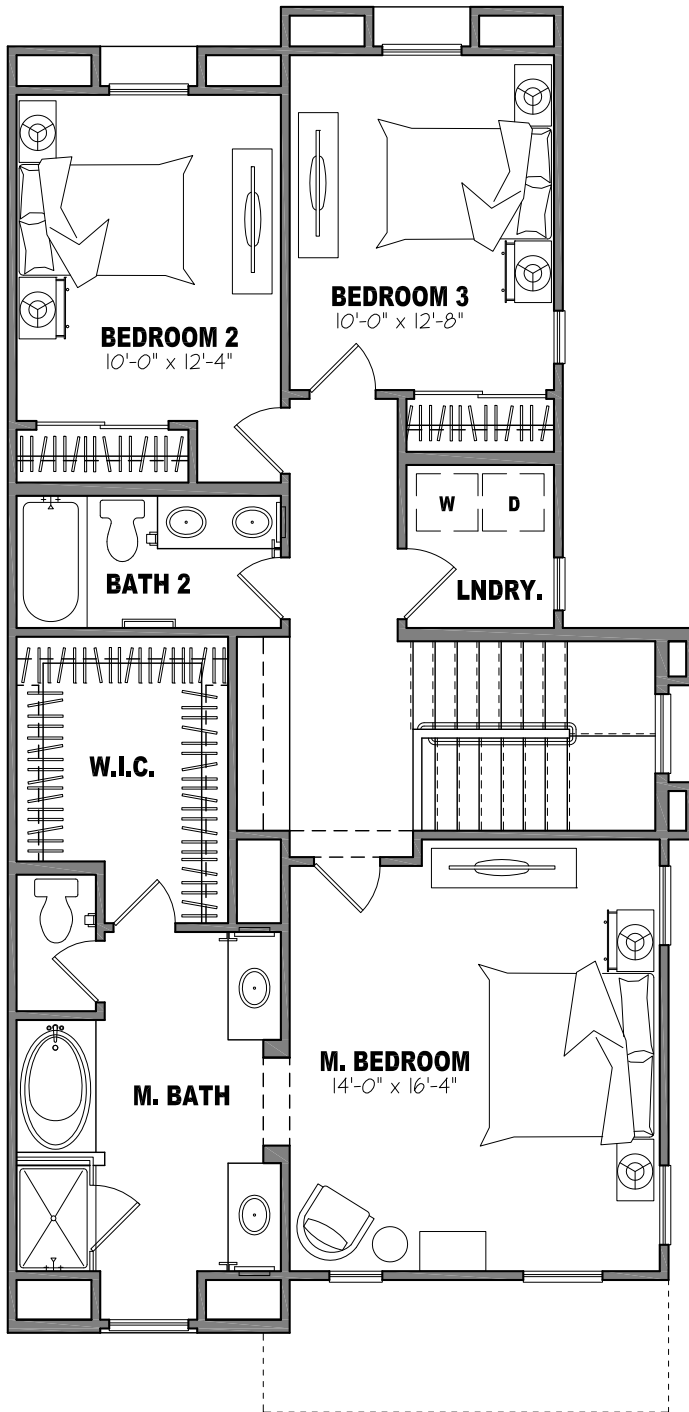

Siena

1,591 SF / 3 Bedroom / 2.5 Bath

Second Floor Plan

First Floor Plan