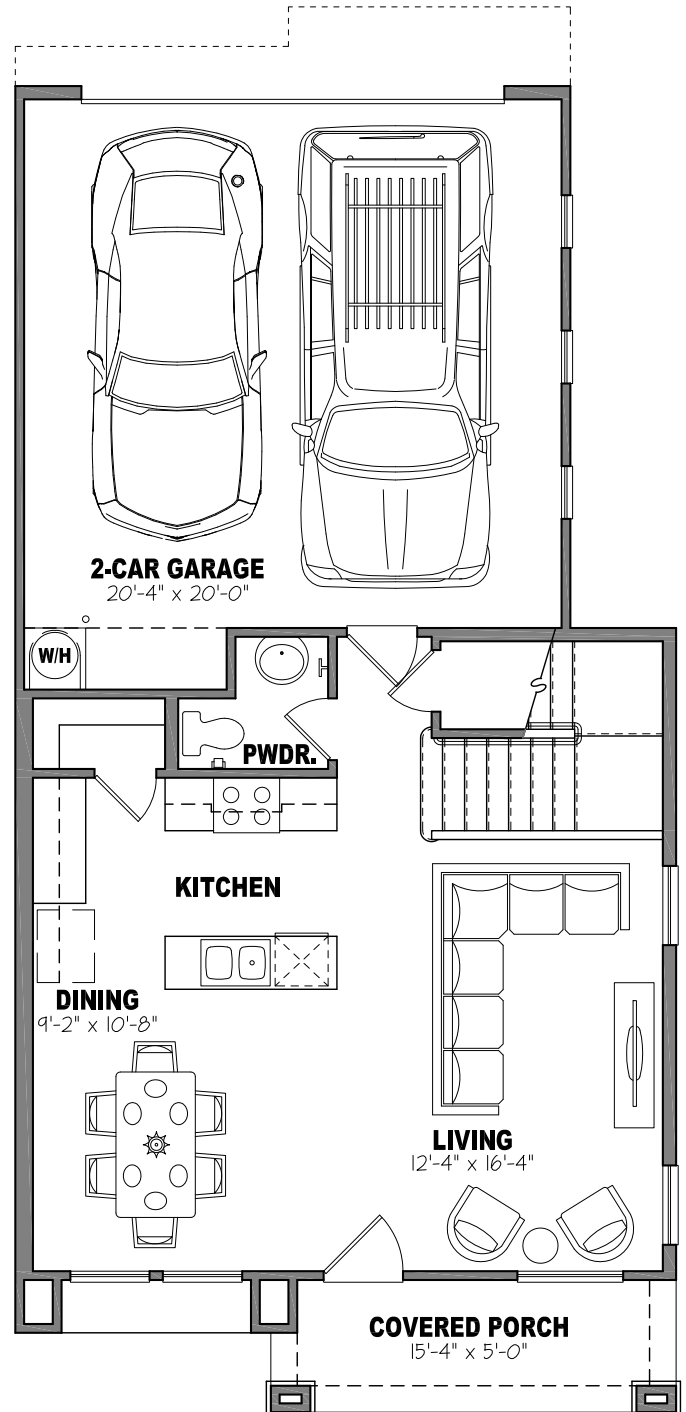

Siena

1,591 SF / 3 Bedroom / 2.5 Bath

Second Floor Plan

First Floor Plan