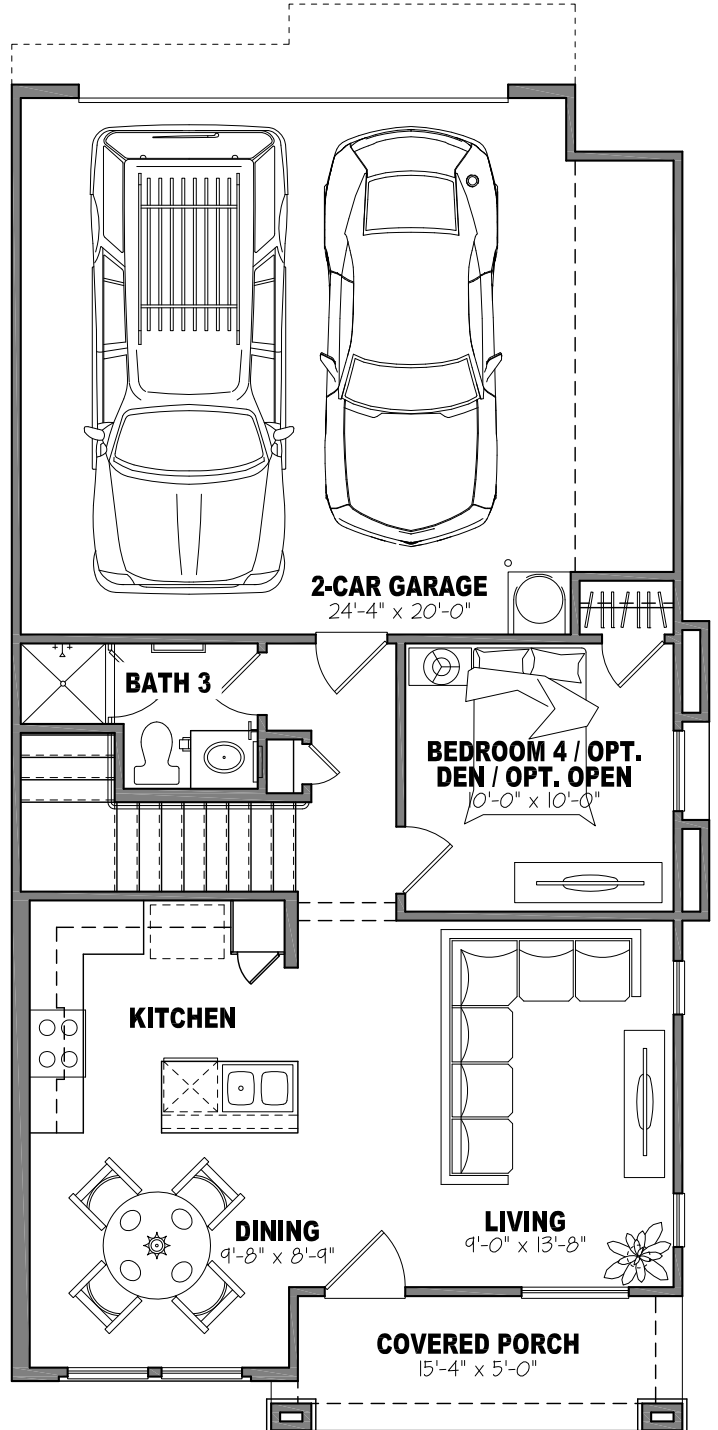

Milan

1,690 SF / 4 Bedroom + Loft / 3 Bath

Second Floor Plan

First Floor Plan

Milan

1,690 SF / 4 Bedroom + Loft / 3 Bath

*Opt. Den ILO
Bedroom 4*

Opt. Open First Floor Plan