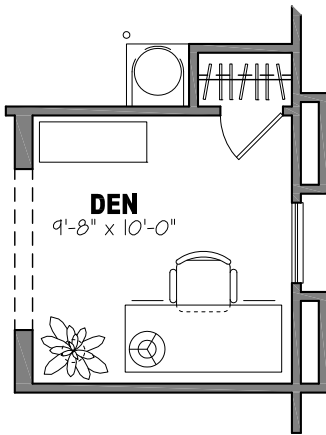

Milan

1,690 SF / 4 Bedroom + Loft / 3 Bath

Second Floor Plan

First Floor Plan

Milan

1,690 SF / 4 Bedroom + Loft / 3 Bath

*Opt. Den ILO
Bedroom 4*

Opt. Open First Floor Plan