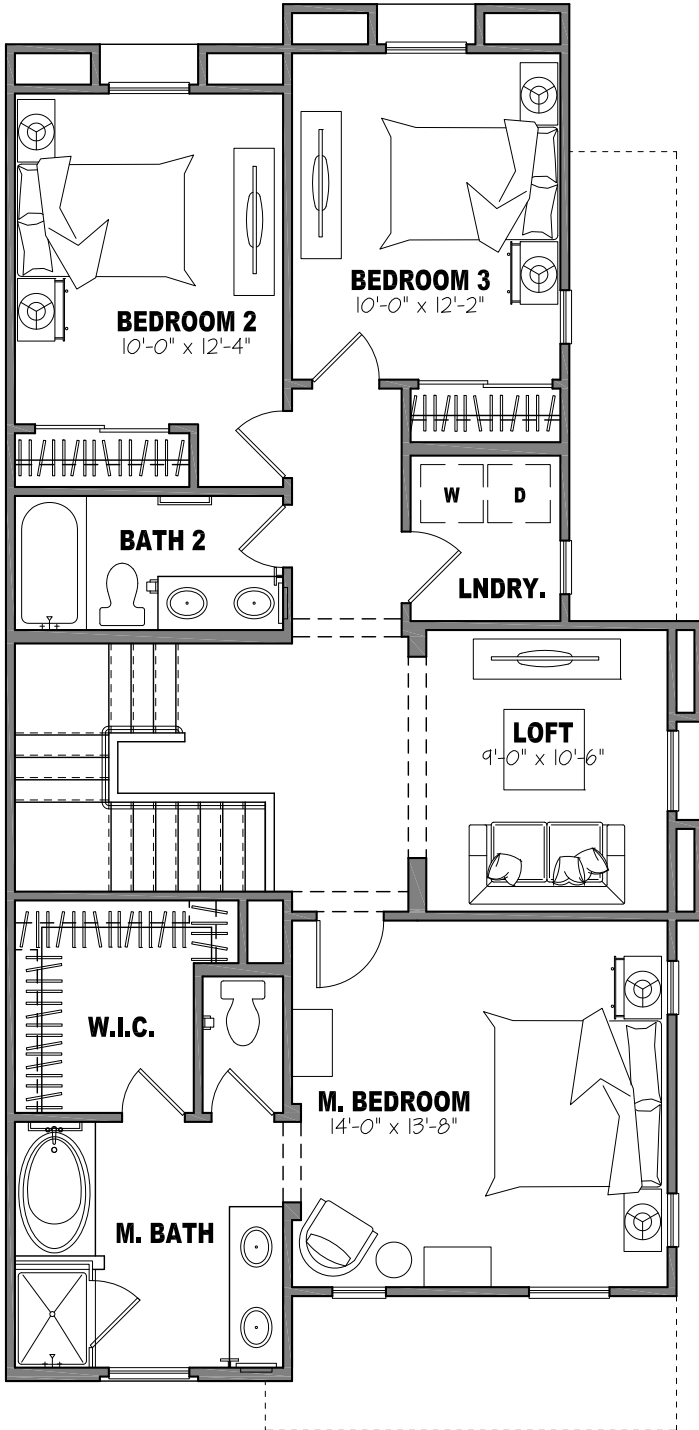

Milan

1,690 SF / 4 Bedroom + Loft / 3 Bath

Second Floor Plan

First Floor Plan

Milan

1,690 SF / 4 Bedroom + Loft / 3 Bath

*Opt. Den ILO
Bedroom 4*

Opt. Open First Floor Plan