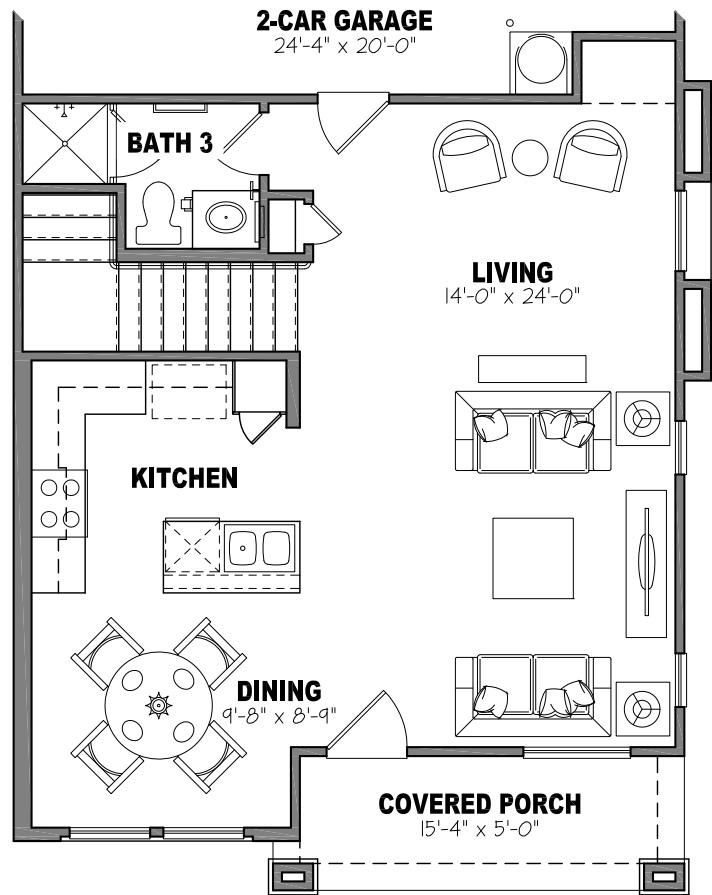

Milan

1,690 SF / 4 Bedroom + Loft / 3 Bath

Second Floor Plan

First Floor Plan

Milan

1,690 SF / 4 Bedroom + Loft / 3 Bath

*Opt. Den ILO
Bedroom 4*

Opt. Open First Floor Plan