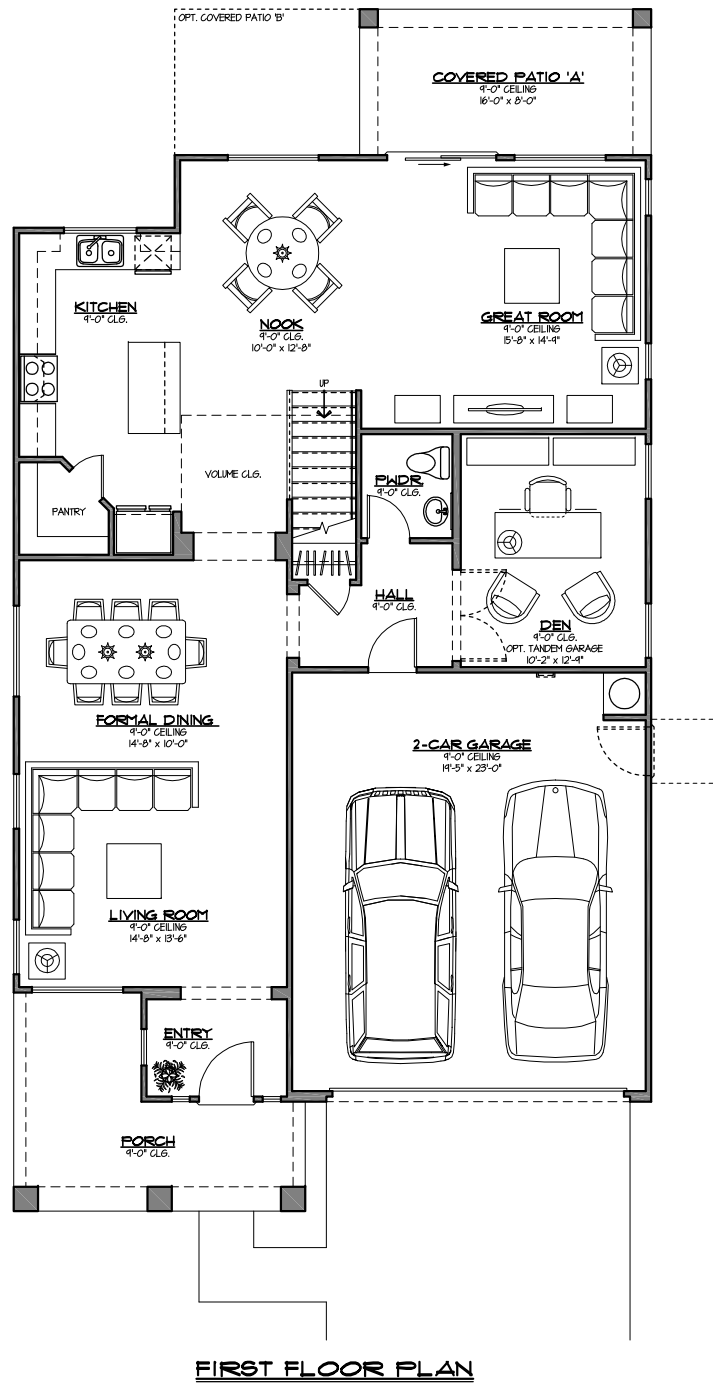

Plan 2864

2,864 SF / 4 Bedroom / 2.5 Bath

FIRST FLOOR PLAN

SECOND FLOOR PLAN

Plan 2864

2,864 SF / 4 Bedroom / 2.5 Bath

FRONT ELEVATION 'A'

FRONT ELEVATION 'B'

FRONT ELEVATION 'C'