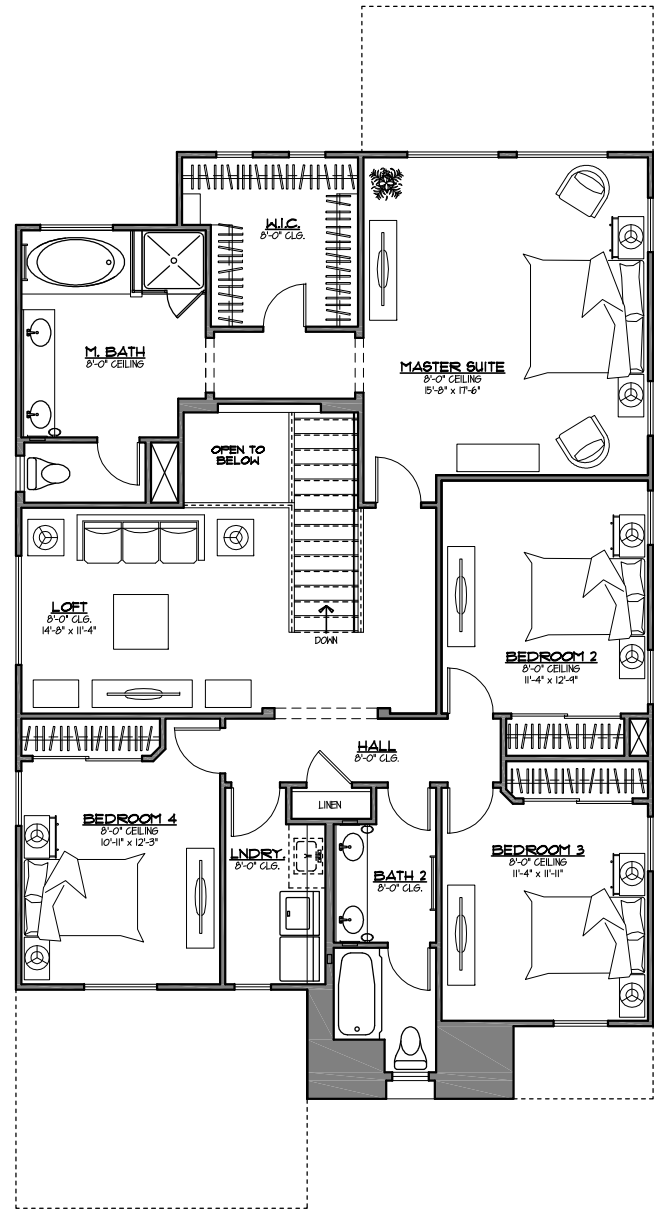

Plan 2864

2,864 SF / 4 Bedroom / 2.5 Bath

FIRST FLOOR PLAN

SECOND FLOOR PLAN

Plan 2864

2,864 SF / 4 Bedroom / 2.5 Bath

FRONT ELEVATION 'A'

FRONT ELEVATION 'B'

FRONT ELEVATION 'C'