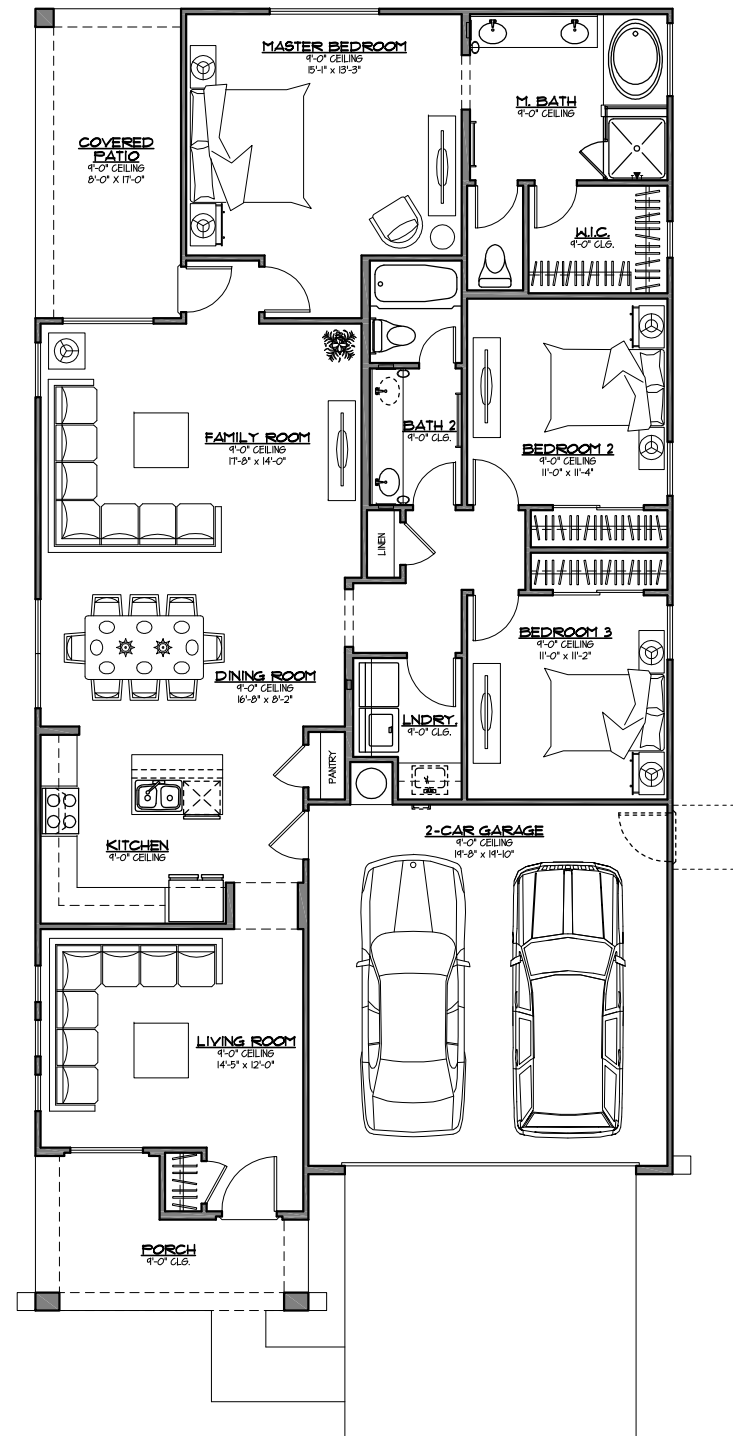

# Plan 1706

1,706 SF / 3 Bedroom / 2 Bath

FLOOR PLAN

12.28.2017

Floor plans, elevations, designs, materials and dimensions are subject to change without notice. Square footage and dimensions are estimated and may vary in actual construction. Floor plans and elevations are artist's conception and are not intended to show specific detailing.

# Plan 1706

1,706 SF / 3 Bedroom / 2 Bath

FRONT ELEVATION 'A'

FRONT ELEVATION 'B'

FRONT ELEVATION 'C'

12.28.2017

Floor plans, elevations, designs, materials and dimensions are subject to change without notice. Square footage and dimensions are estimated and may vary in actual construction. Floor plans and elevations are artist's conception and are not intended to show specific detailing.