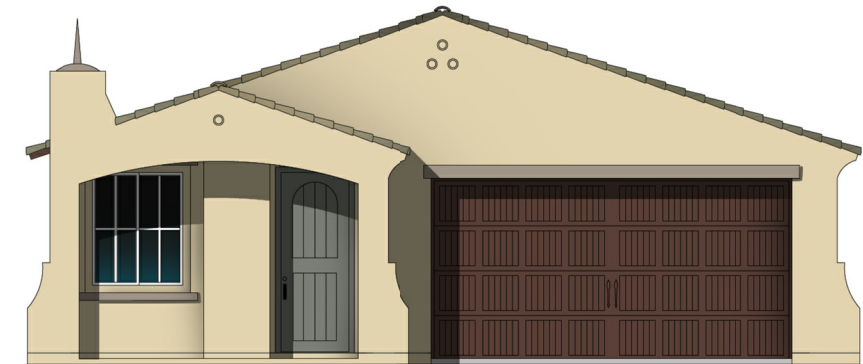

# Plan 1706

1,706 SF / 3 Bedroom / 2 Bath

FLOOR PLAN

12.28.2017

Floor plans, elevations, designs, materials and dimensions are subject to change without notice. Square footage and dimensions are estimated and may vary in actual construction. Floor plans and elevations are artist's conception and are not intended to show specific detailing.

# Plan 1706

1,706 SF / 3 Bedroom / 2 Bath

FRONT ELEVATION 'A'

FRONT ELEVATION 'B'

FRONT ELEVATION 'C'

12.28.2017

Floor plans, elevations, designs, materials and dimensions are subject to change without notice. Square footage and dimensions are estimated and may vary in actual construction. Floor plans and elevations are artist's conception and are not intended to show specific detailing.